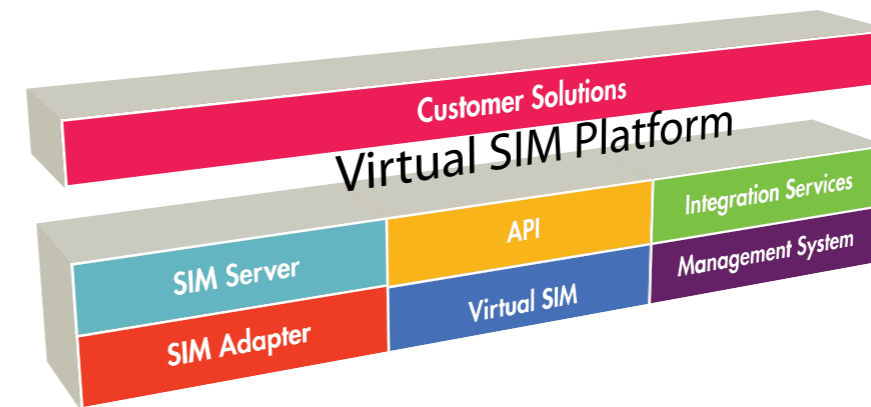

Benefits

- hassle-free All-In-One Package
- reduce time-to-market and development costs
- compatibility with today's and tomorrow's Mobile Technologies

By building upon implementa's Virtual SIM Platform, customers can add Virtual SIM Functionality without re-inventing the wheel.