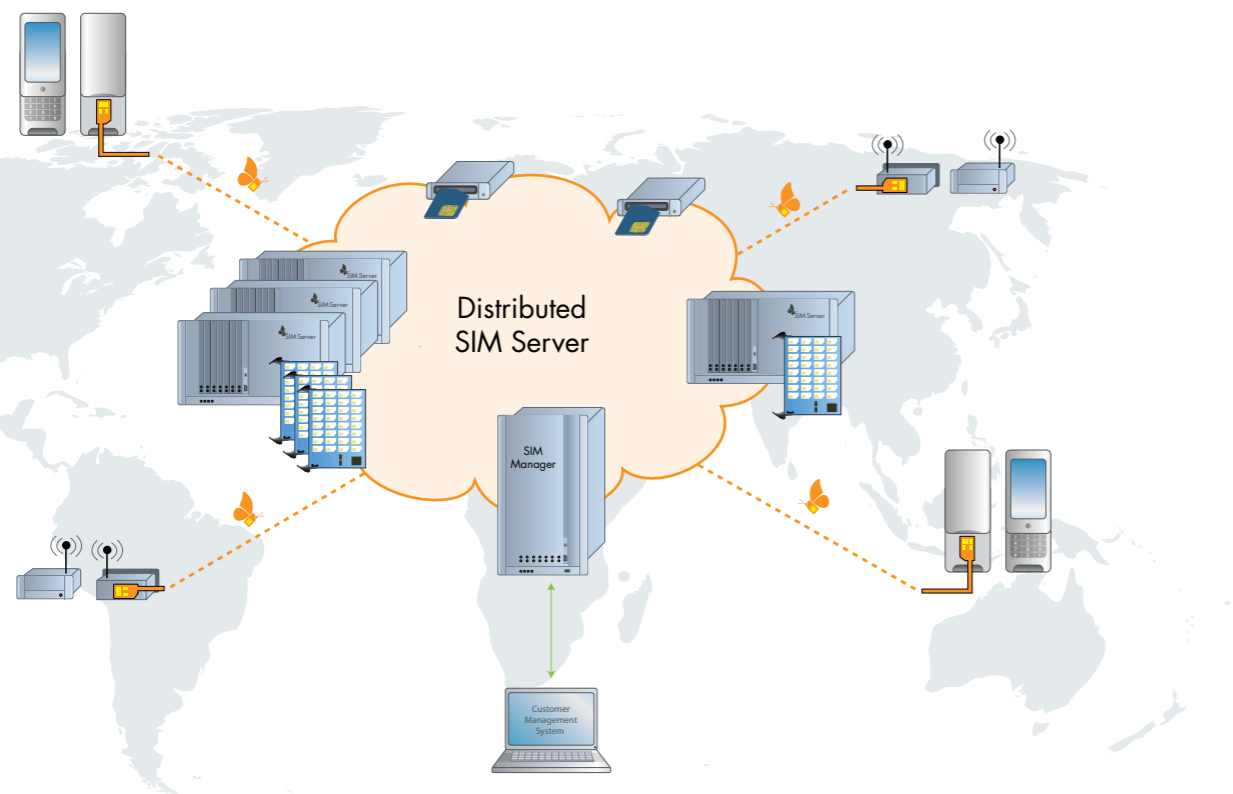

Virtual SIM Platform

The implementa Virtual SIM Platform is a unique combination of Technologies, Components and Services that enables customers to add Virtual SIM Functionality to their Telecom solutions.

implementa Virtual SIM is a technology to separate SIMs from Mobile Terminals. A number of Mobile

Terminals can be installed in remote locations without any SIMs. The actual SIMs are located in SIM Servers at one or more locations. Any Mobile Terminal can use any of the available SIMs and just behaves like the "real" SIM was inserted locally. Allocation of SIMs to Mobile Terminals is dynamic and under full control by the user.

The implementa SIM Server

implementa GmbH is a German privately held company founded in 1977.

For more than 10 years implementa specializes in providing Mobile Applications and Virtual SIM Solutions to the telecoms industry.

Distributed SIMs & Mobiles

- Any SIM, any where, any time
- Mobile Terminals can be installed anywhere without a SIM
- SIMs are located in a central or distributed storage

Central Management

- full control of complete system
- unified view over distributed components
- powerful software interface (API)